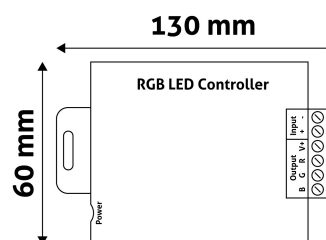

PRODUCT OUTLINE