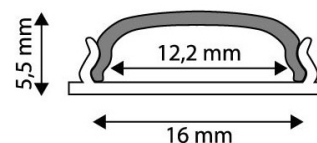

**Date of issue:** 2024-04-16  
**Page:** 2/3

**PRODUCT SIZE**

Width: 16mm  
 Height: 5.5mm  
 Depth: 1 000mm

**PRODUCT PICTURE**

**CARDBOARD BOX**

EAN: 5999097910864  
 Packaging: 1/b  
 Dimensions: 16mm x 1 020mm x 5.5mm  
 Net weight: 86g  
 Gross weight: 97g

**PRODUCT OUTLINE**

**CARTON**

EAN: 5999097910871  
 Packaging: 1/b  
 Dimensions: 1 070mm x 190mm x 170mm  
 Net weight: 0.086kg  
 Gross weight: 0.097kg

**PALLET EXAMPLE**

Height:  
 Width: 120cm (std Euro pallet)  
 Mepth: 80cm (std Euro pallet)  
 Cartons per pallet: 1carton/pallet  
 Cartons per row:  
 Net weight: 0.086kg  
 Gross weight: 0.097kg