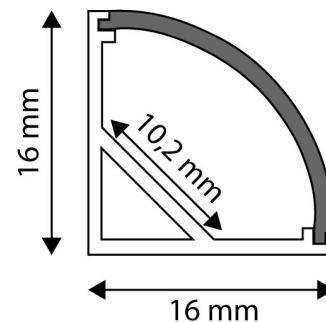

Date of issue: 2025-04-25

Page: 2/3

**PRODUCT SIZE**

Width: 21.9mm  
 Height: 5mm  
 Depth: 1 000mm

**PRODUCT PICTURE**

**CARDBOARD BOX**

EAN: 5999562289921  
 Packaging: 28/p  
 Dimensions: 20mm x 1 020mm x 5mm  
 Net weight: 86g  
 Gross weight: 97g

**PRODUCT OUTLINE**

**CARTON**

EAN: 5999562289938  
 Packaging: 28/p  
 Dimensions: 1 070mm x 190mm x 170mm  
 Net weight: 0.086kg  
 Gross weight: 0.097kg

**PALLET EXAMPLE**

Height:  
 Width: 120cm (std Euro pallet)  
 Mepth: 80cm (std Euro pallet)  
 Cartons per pallet: 28carton/pallet  
 Cartons per row:  
 Net weight: 2.408kg  
 Gross weight: 2.716kg