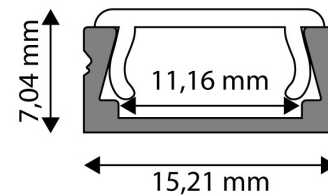

QR code:

Date of issue: 2025-01-15

Page: 2/3

PRODUCT SIZE

Width: 15.21mm
Height: 7.04mm
Depth: 1 000mm

PRODUCT PICTURE

CARDBOARD BOX

EAN: 5999562289686
Packaging: 1/b
Dimensions: 15.21mm x 1 020mm x 7mm
Net weight: 86g
Gross weight: 97g

PRODUCT OUTLINE

CARTON

EAN: 5999562289693
Packaging: 1/b
Dimensions: 1 070mm x 190mm x 170mm
Net weight: 0.086kg
Gross weight: 0.097kg

PALLET EXAMPLE

Height:
Width: 120cm (std Euro pallet)
Meptch: 80cm (std Euro pallet)
Cartons per pallet: 1carton/pallet
Cartons per row:
Net weight: 0.086kg
Gross weight: 0.097kg