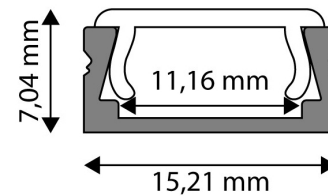

Date of issue: 2024-01-29

Page: 2/3

PRODUCT SIZE

Width: 15.21mm
 Height: 7.04mm
 Depth: 1 000mm

PRODUCT PICTURE

CARDBOARD BOX

EAN: 5999097910345
 Packaging: 1/b
 Dimensions: 15.21mm x 1 020mm x 7mm
 Net weight: 86g
 Gross weight: 97g

PRODUCT OUTLINE

CARTON

EAN: 5999097910352
 Packaging: 1/b
 Dimensions: 1 070mm x 190mm x 170mm
 Net weight: 0.086kg
 Gross weight: 0.097kg

PALLET EXAMPLE

Height:
 Width: 120cm (std Euro pallet)
 Mepth: 80cm (std Euro pallet)
 Cartons per pallet: 1carton/pallet
 Cartons per row:
 Net weight: 0.086kg
 Gross weight: 0.097kg