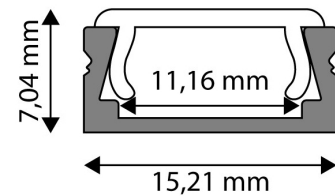

Date of issue: 2025-05-16

Page: 2/3

PRODUCT SIZE

Width: 15.21mm
 Height: 7.04mm
 Depth: 2 000mm

PRODUCT PICTURE

CARDBOARD BOX

EAN: 5999097910406
 Packaging: 60/p (2/bl)
 Dimensions: 15.21mm x 2 020mm x 7mm
 Net weight: 184g
 Gross weight: 210g

PRODUCT OUTLINE

CARTON

EAN: 5999097910413
 Packaging: 60/p (2/bl)
 Dimensions: 2 070mm x 200mm x 160mm
 Net weight: 0.184kg
 Gross weight: 0.21kg

PALLET EXAMPLE

Height:
 Width: 120cm (std Euro pallet)
 Mepth: 80cm (std Euro pallet)
 Cartons per pallet: 60carton/pallet
 Cartons per row:
 Net weight: 11.04kg
 Gross weight: 12.6kg