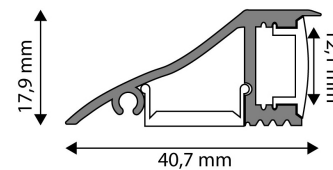

QR code:

Date of issue: 2025-04-25

Page: 2/3

PRODUCT SIZE

Width: 17.9mm
 Height: 40.7mm
 Depth: 1 000mm

PRODUCT PICTURE

CARDBOARD BOX

EAN: 5999097910468
 Packaging: 1/b
 Dimensions: 41mm x 1 020mm x 18mm
 Net weight: 86g
 Gross weight: 97g

PRODUCT OUTLINE

CARTON

EAN: 5999097910475
 Packaging: 1/b
 Dimensions: 1 070mm x 175mm x 185mm
 Net weight: 0.086kg
 Gross weight: 0.097kg

PALLET EXAMPLE

Height:
 Width: 120cm (std Euro pallet)
 Mepth: 80cm (std Euro pallet)
 Cartons per pallet: 1carton/pallet
 Cartons per row:
 Net weight: 0.086kg
 Gross weight: 0.097kg