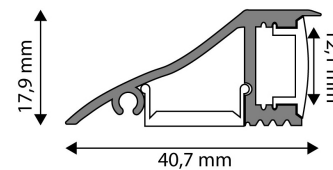

Page: 1/3

SPECIFICATIONS

EAN code: 5999097910482
Working temperature:
Packaging: (2/bl)
Certifications: CE

BOX PICTURE

TECHNICAL DETAILS

Voltage:
IP standard:

Avide Alu Profile Wall 2m

Product code: AAP-W-2M
Brand link: avidelighting.com/qr/AAP-W-2M
ID: AB-190518
Company name: Bramcke Hungary Kft.
Company address: Kishatár utca 17., 4031 Debrecen

QR code:

Date of issue: 2025-05-16

Page: 2/3

PRODUCT SIZE

Width: 17.9mm
Height: 40.7mm
Depth: 2 000mm

PRODUCT PICTURE

CARDBOARD BOX

EAN: 5999097910482
Packaging: (2/bl)
Dimensions: 41mm x 2 020mm x 18mm
Net weight: 184g
Gross weight: 210g

PRODUCT OUTLINE

CARTON

EAN: 5999097910499
Packaging: (2/bl)
Dimensions: 2 070mm x 175mm x 185mm
Net weight: 0.184kg
Gross weight: 0.21kg

PALLET EXAMPLE

Height:
Width: 120cm (std Euro pallet)
Mepth: 80cm (std Euro pallet)
Cartons per pallet: 1carton/pallet
Cartons per row:
Net weight: 0.184kg
Gross weight: 0.21kg