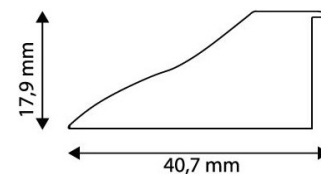

PRODUCT SIZE

Width: 17.9mm
 Height: 40.7mm
 Depth:

CARDBOARD BOX

EAN: 5999097910727
 Packaging: 1/b
 Dimensions: 41mm x x 18mm
 Net weight: 3g
 Gross weight: 3.2g

CARTON

EAN: 5999097910734
 Packaging: 1/b
 Dimensions:
 Net weight: 0.003kg
 Gross weight: 0.0032kg

PALLET EXAMPLE

Height:
 Width: 120cm (std Euro pallet)
 Mepth: 80cm (std Euro pallet)
 Cartons per pallet: 1carton/pallet
 Cartons per row:
 Net weight: 0.003kg
 Gross weight: 0.0032kg

PRODUCT PICTURE

PRODUCT OUTLINE