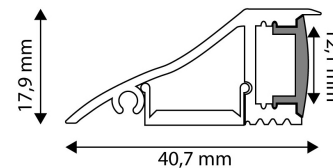

PRODUCT OUTLINE