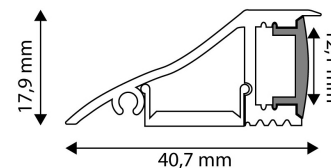

**Date of issue:** 2024-04-16  
**Page:** 2/3

**PRODUCT SIZE**

Width: 17.9mm  
 Height: 40.7mm  
 Depth: 1 000mm

**PRODUCT PICTURE**

**CARDBOARD BOX**

EAN: 5999097910703  
 Packaging: 1/b  
 Dimensions: 41mm x 1 020mm x 18mm  
 Net weight: 86g  
 Gross weight: 97g

**PRODUCT OUTLINE**

**CARTON**

EAN: 5999097910710  
 Packaging: 1/b  
 Dimensions: 1 070mm x 175mm x 185mm  
 Net weight: 0.086kg  
 Gross weight: 0.097kg

**PALLET EXAMPLE**

Height:  
 Width: 120cm (std Euro pallet)  
 Mepth: 80cm (std Euro pallet)  
 Cartons per pallet: 1carton/pallet  
 Cartons per row:  
 Net weight: 0.086kg  
 Gross weight: 0.097kg