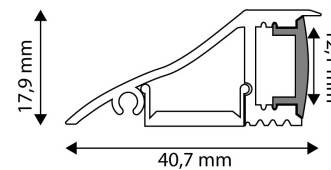

Date of issue: 2024-08-25
Page: 2/3

PRODUCT SIZE

Width: 17.9mm
 Height: 40.7mm
 Depth: 2 000mm

PRODUCT PICTURE

CARDBOARD BOX

EAN: 5999097910628
 Packaging: (2/bl)
 Dimensions: 41mm x 2 020mm x 18mm
 Net weight: 184g
 Gross weight: 210g

PRODUCT OUTLINE

CARTON

EAN: 5999097910635
 Packaging: (2/bl)
 Dimensions: 2 070mm x 175mm x 185mm
 Net weight: 0.184kg
 Gross weight: 0.21kg

PALLET EXAMPLE

Height:
 Width: 120cm (std Euro pallet)
 Mepth: 80cm (std Euro pallet)
 Cartons per pallet: 1carton/pallet
 Cartons per row:
 Net weight: 0.184kg
 Gross weight: 0.21kg