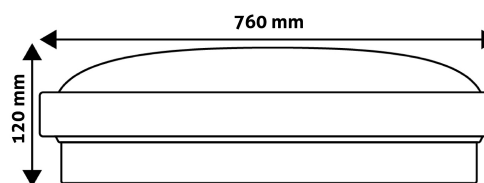

PRODUCT OUTLINE