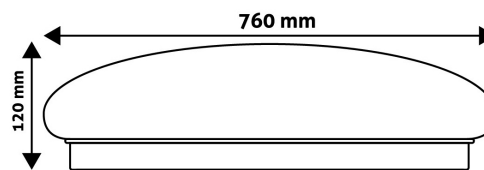

PRODUCT OUTLINE