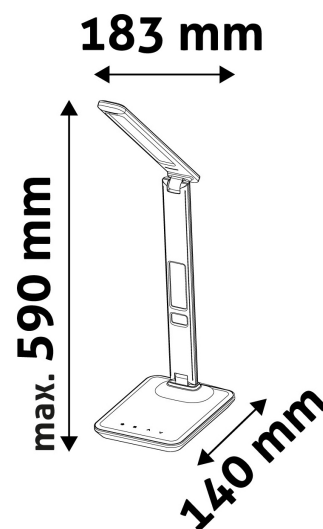

### TECHNICAL DETAILS

**Wattage:** 6W  
**Voltage:** 220-240V  
**Built-in battery:** No  
**Beam angle:** 170°  
**Dimmability:** Yes  
**Lumen output:** 350lm  
**Color temperature:** 5 000K  
**Lifetime:** 30 000h  
**Energy class:** G  
**Type of LED:** SMD2835  
**Number of LEDs:** 36pcs  
**CRI:** 80  
**IP standard:** IP20

**Date of issue:** 2024-05-03  
**Page:** 2/3

**PRODUCT SIZE**

Width: 183mm  
 Height: 590mm  
 Depth:

**CARDBOARD BOX**

EAN: 5999562280584  
 Packaging: 1/b 12/c 288/p  
 Dimensions: 171mm x 390mm x 60mm  
 Net weight: 822g  
 Gross weight: 1 069g

**CARTON**

EAN: 5999562280607  
 Packaging: 1/b 12/c 288/p  
 Dimensions: 410mm x 370mm x 385mm  
 Net weight: 9.864kg  
 Gross weight: 12.828kg

**PALLET EXAMPLE**

Height:  
 Width: 120cm (std Euro pallet)  
 Depth: 80cm (std Euro pallet)  
 Cartons per pallet: 24carton/pallet  
 Cartons per row: 6pcs  
 Net weight: 236.736kg  
 Gross weight: 307.872kg

**PRODUCT PICTURE**

**PRODUCT OUTLINE**