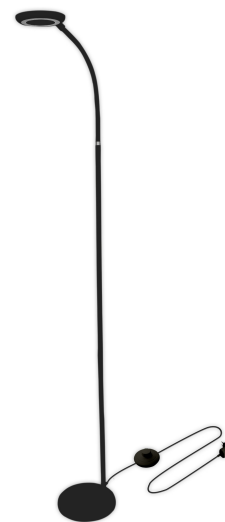

Avide LED Floor Lamp Angel 12W NW Black

Product code: ABLFL-12W-ANGEL-B
Brand link: avidelighting.com/qr/ABLFL-12W-ANGEL-B
ID: AB-190518
Company name: Bramcke Hungary Kft.
Company address: Kishatár utca 17., 4031 Debrecen

Date of issue: 2024-04-16

Page: 2/3

PRODUCT SIZE

Width: 176.5mm
Height: 1 390mm
Depth: 176.5mm

CARDBOARD BOX

EAN: 5999097919447
Packaging: 1/b 5/c 140/p
Dimensions: 80mm x 415mm x 220mm
Net weight: 1 444g
Gross weight: 1 700g

CARTON

EAN: 5999097919454
Packaging: 1/b 5/c 140/p
Dimensions: 437mm x 415mm x 230mm
Net weight: 7.22kg
Gross weight: 8.5kg

PALLET EXAMPLE

Height:
Width: 120cm (std Euro pallet)
Depth: 80cm (std Euro pallet)
Cartons per pallet: 28carton/pallet
Cartons per row:
Net weight: 202.16kg
Gross weight: 238kg

PRODUCT PICTURE