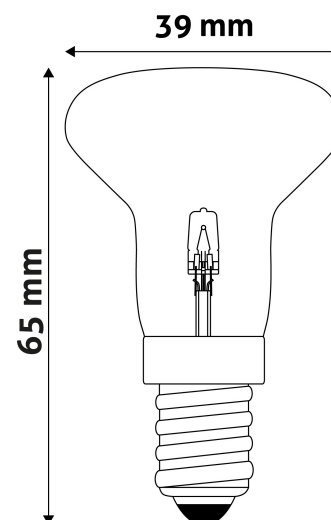

PRODUCT OUTLINE