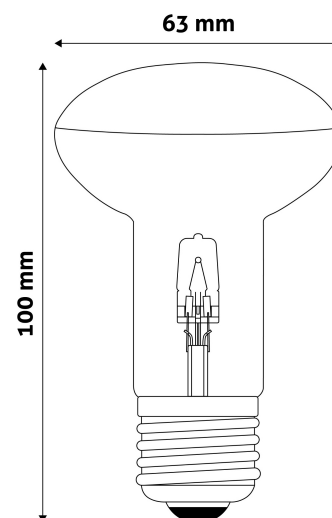

PRODUCT OUTLINE