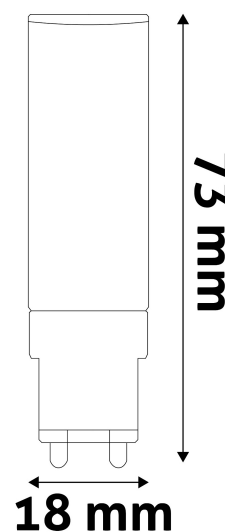

PRODUCT OUTLINE