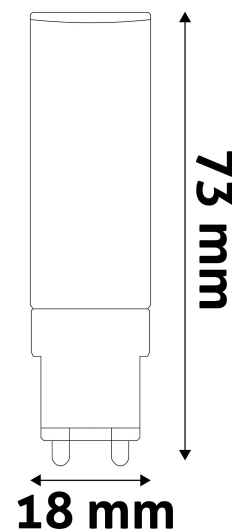

PRODUCT OUTLINE