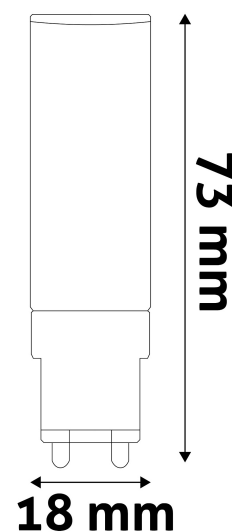

PRODUCT OUTLINE