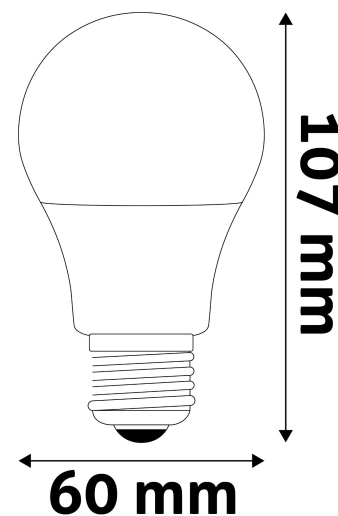

PRODUCT OUTLINE