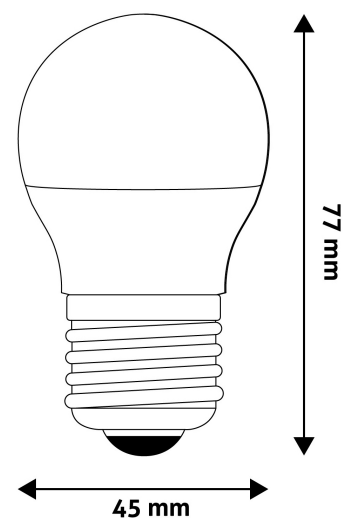

PRODUCT OUTLINE