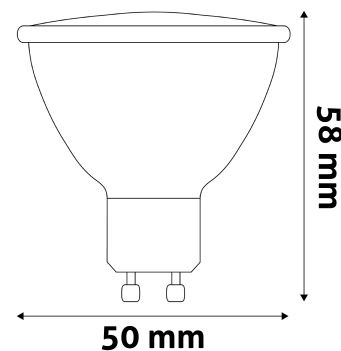

PRODUCT OUTLINE