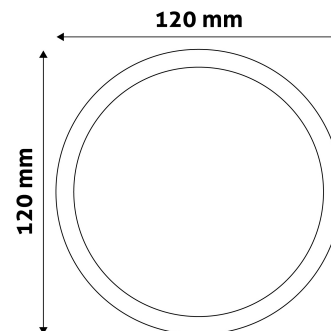

Page: 2/3

PRODUCT SIZE

Diameter: 120mm
Height:
Cut out size: 105mm

CARDBOARD BOX

EAN: 5999097912325
Packaging: 1/b 50/c 1350/p
Dimensions: 125mm x 37mm x 173mm
Net weight: 138g
Gross weight: 148g

CARTON

EAN: 5999097912332
Packaging: 1/b 50/c 1350/p
Dimensions: 645mm x 220mm x 370mm
Net weight: 6.9kg
Gross weight: 7.4kg

PALLET EXAMPLE

Height:
Width: 120cm (std Euro pallet)
Mepth: 80cm (std Euro pallet)
Cartons per pallet: 27carton/pallet
Cartons per row:
Net weight: 186.3kg
Gross weight: 199.8kg

PRODUCT PICTURE

PRODUCT OUTLINE