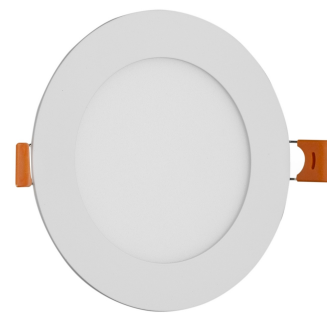

Avide LED Ceiling Lamp Recessed Panel Round ALU 6W CW 6400K

Product code: ACRPCW-R-6W-ALU
Brand link: avidelighting.com/qr/ACRPCW-R-6W-ALU
ID: AB-190518
Company name: Bramcke Hungary Kft.
Company address: Kishatár utca 17., 4031 Debrecen

Date of issue: 2024-04-23

Page: 2/3

PRODUCT SIZE

Diameter: 120mm
Height:
Cut out size: 105mm

CARDBOARD BOX

EAN: 5999097912325
Packaging: 1/b 50/c 1350/p
Dimensions: 125mm x 37mm x 173mm
Net weight: 138g
Gross weight: 148g

CARTON

EAN: 5999097912332
Packaging: 1/b 50/c 1350/p
Dimensions: 645mm x 220mm x 370mm
Net weight: 6.9kg
Gross weight: 7.4kg

PALLET EXAMPLE

Height:
Width: 120cm (std Euro pallet)
Mepth: 80cm (std Euro pallet)
Cartons per pallet: 27carton/pallet
Cartons per row:
Net weight: 186.3kg
Gross weight: 199.8kg

PRODUCT PICTURE