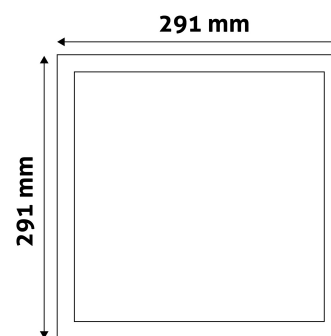

PRODUCT OUTLINE