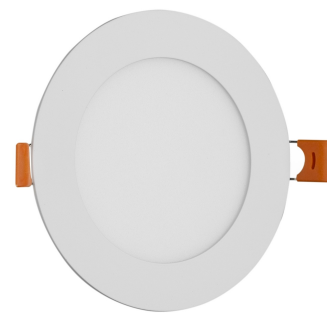

Avide LED Ceiling Lamp Recessed Panel Round ALU 6W NW 4000K

Product code: ACRPNW-R-6W-ALU
Brand link: avidelighting.com/qr/ACRPNW-R-6W-ALU
ID: AB-190518
Company name: Bramcke Hungary Kft.
Company address: Kishatár utca 17., 4031 Debrecen

Date of issue: 2024-04-23

Page: 2/3

PRODUCT SIZE

Diameter: 120mm
Height:
Cut out size: 105mm

CARDBOARD BOX

EAN: 5999097912004
Packaging: 1/b 50/c 1350/p
Dimensions: 125mm x 37mm x 173mm
Net weight: 138g
Gross weight: 148g

CARTON

EAN: 5999097912011
Packaging: 1/b 50/c 1350/p
Dimensions: 645mm x 220mm x 370mm
Net weight: 6.9kg
Gross weight: 7.4kg

PALLET EXAMPLE

Height:
Width: 120cm (std Euro pallet)
Mepth: 80cm (std Euro pallet)
Cartons per pallet: 27carton/pallet
Cartons per row:
Net weight: 186.3kg
Gross weight: 199.8kg

PRODUCT PICTURE