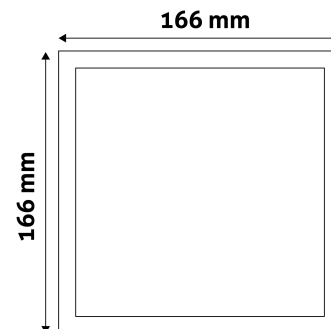

PRODUCT OUTLINE