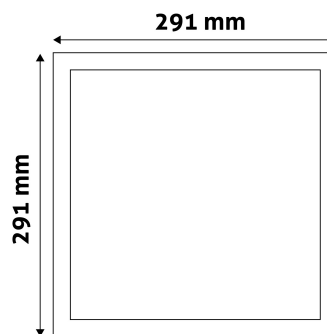

PRODUCT SIZE

Width: 291mm
 Height: 291mm
 Cut out size: 280mm

CARDBOARD BOX

EAN: 5999097912103
 Packaging: 1/b 20/c 240/p
 Dimensions: 310mm x 330mm x 40mm
 Net weight: 675g
 Gross weight: 795g

CARTON

EAN: 5999097912110
 Packaging: 1/b 20/c 240/p
 Dimensions: 630mm x 420mm x 345mm
 Net weight: 13.5kg
 Gross weight: 15.9kg

PALLET EXAMPLE

Height:
 Width: 120cm (std Euro pallet)
 Mepth: 80cm (std Euro pallet)
 Cartons per pallet: 12carton/pallet
 Cartons per row:
 Net weight: 162kg
 Gross weight: 190.8kg

PRODUCT PICTURE

PRODUCT OUTLINE