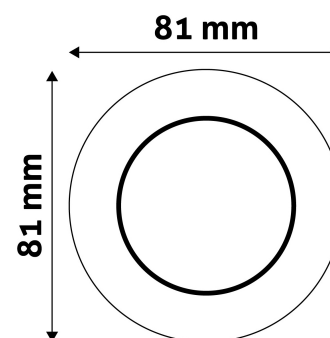

Page: 1/3

SPECIFICATIONS

EAN code: 5999097911540
Warranty: 2year(s)
Socket: GU10
Color: Copper
Material: Metal
Working temperature:
Packaging: 1/b 100/c 3000/p
Certifications: CE

TECHNICAL DETAILS

Wattage:
Voltage range: 220-240V
Inner diameter: 55mm
Cut out size: 55mm
Swivel: No
IP standard: IP20

Date of issue: 2024-04-16

Page: 2/3

PRODUCT SIZE

Diameter:
Height: 30mm

CARDBOARD BOX

EAN: 5999097911540
Packaging:
Dimensions: 83mm x 83mm x 35mm
Net weight: 40.8g
Gross weight: 57.3g

CARTON

EAN: 5999097911557
Packaging: 1/b 100/c 3000/p
Dimensions: 435mm x 215mm x 350mm
Net weight: 4.08kg
Gross weight: 5.73kg

PALLET EXAMPLE

Height:
Width: 120cm (std Euro pallet)
Meprh: 80cm (std Euro pallet)
Cartons per pallet: 30carton/pallet
Cartons per row:
Net weight: 122.4kg
Gross weight: 171.9kg

PRODUCT PICTURE

PRODUCT OUTLINE