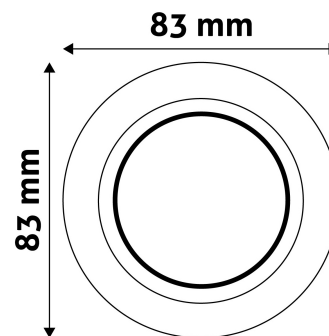

BOX PICTURE

TECHNICAL DETAILS

Wattage:	
Voltage range:	220-240V
Inner diameter:	55mm
Cut out size:	70mm
Swivel:	Yes
IP standard:	IP20

Avide GU10 Frame Cone Swivel Black

Product code: ABGU10F-CS-B
Brand link: avidelighting.com/qr/ABGU10F-CS-B
ID: AB-190518
Company name: Bramcke Hungary Kft.
Company address: Kishatár utca 17., 4031 Debrecen

Date of issue: 2024-04-16

Page: 2/3

PRODUCT SIZE

Diameter:
 Height: 24mm

CARDBOARD BOX

EAN: 5999097911564
 Packaging:
 Dimensions: 86mm x 86mm x 38mm
 Net weight: 61g
 Gross weight: 77.5g

CARTON

EAN: 5999097911618
 Packaging: 1/b 100/c 3200/p
 Dimensions: 450mm x 225mm x 365mm
 Net weight: 6.1kg
 Gross weight: 7.75kg

PALLET EXAMPLE

Height:
 Width: 120cm (std Euro pallet)
 Mepth: 80cm (std Euro pallet)
 Cartons per pallet: 32carton/pallet
 Cartons per row:
 Net weight: 195.2kg
 Gross weight: 248kg

PRODUCT PICTURE

PRODUCT OUTLINE