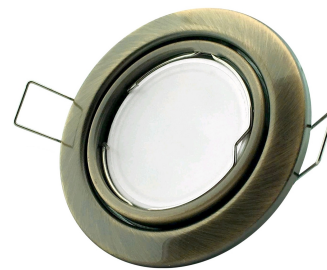

Avide GU10 Frame Cone Swivel Copper

Product code: ABGU10F-CS-CO
Brand link: avidelighting.com/qr/ABGU10F-CS-CO
ID: AB-190518
Company name: Bramcke Hungary Kft.
Company address: Kishatár utca 17., 4031 Debrecen

QR code:

Date of issue: 2024-04-23

Page: 2/3

PRODUCT SIZE

Diameter:
Height: 24mm

CARDBOARD BOX

EAN: 5999097911625
Packaging:
Dimensions: 86mm x 86mm x 38mm
Net weight: 58.6g
Gross weight: 75.1g

CARTON

EAN:
Packaging: 1/b 100/c 3200/p
Dimensions: 450mm x 225mm x 365mm
Net weight: 5.86kg
Gross weight: 7.51kg

PALLET EXAMPLE

Height:
Width: 120cm (std Euro pallet)
Mepth: 80cm (std Euro pallet)
Cartons per pallet: 32carton/pallet
Cartons per row:
Net weight: 187.52kg
Gross weight: 240.32kg

PRODUCT PICTURE