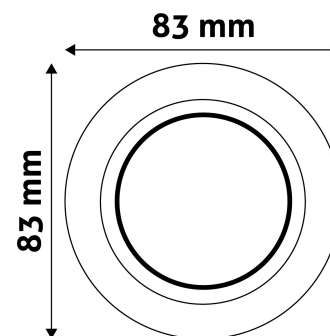

PRODUCT OUTLINE