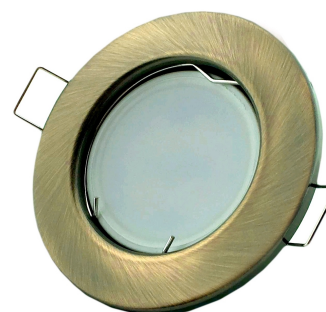

Avide GU10 Frame Round Copper

Product code:	ABGU10F-N-CO
Brand link:	avidelighting.com/qr/ABGU10F-N-CO
ID:	AB-190518
Company name:	Bramcke Hungary Kft.
Company address:	Kishatár utca 17., 4031 Debrecen

QR code:

Date of issue: 2024-04-16

Page: 2/3

PRODUCT SIZE

Diameter:	
Height:	31mm

CARDBOARD BOX

EAN:	5999097911380
Packaging:	
Dimensions:	83mm x 83mm x 35mm
Net weight:	41.4g
Gross weight:	57.9g

CARTON

EAN:	5999097911397
Packaging:	1/b 100/c 3200/p
Dimensions:	435mm x 210mm x 350mm
Net weight:	4.14kg
Gross weight:	5.79kg

PALLET EXAMPLE

Height:	
Width:	120cm (std Euro pallet)
Depth:	80cm (std Euro pallet)
Cartons per pallet:	32carton/pallet
Cartons per row:	
Net weight:	132.48kg
Gross weight:	185.28kg

PRODUCT PICTURE