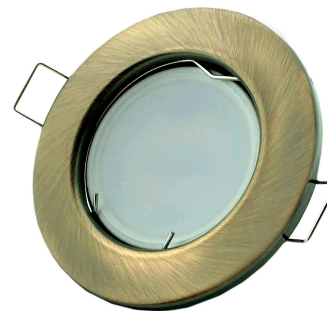

Avide GU10 Frame Round Copper

Product code: ABGU10F-N-CO
Brand link: avidelighting.com/qr/ABGU10F-N-CO
ID: AB-190518
Company name: Bramcke Hungary Kft.
Company address: Kishatár utca 17., 4031 Debrecen

QR code:

Date of issue: 2025-04-25

Page: 2/3

PRODUCT SIZE

Diameter:
Height: 31mm

CARDBOARD BOX

EAN: 5999097911380
Packaging:
Dimensions: 83mm x 83mm x 35mm
Net weight: 41.4g
Gross weight: 57.9g

CARTON

EAN: 5999097911397
Packaging: 1/b 100/c 3200/p
Dimensions: 435mm x 210mm x 350mm
Net weight: 4.14kg
Gross weight: 5.79kg

PALLET EXAMPLE

Height:
Width: 120cm (std Euro pallet)
Mepth: 80cm (std Euro pallet)
Cartons per pallet: 32carton/pallet
Cartons per row:
Net weight: 132.48kg
Gross weight: 185.28kg

PRODUCT PICTURE