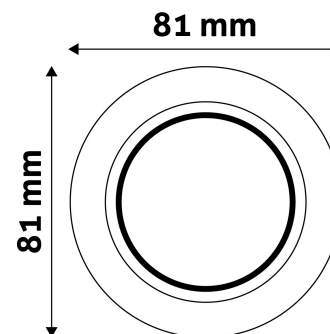

PRODUCT OUTLINE