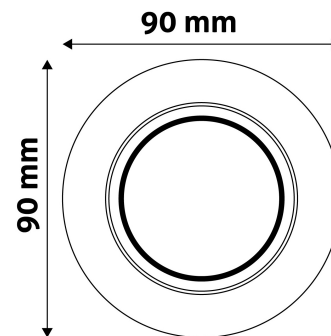

PRODUCT OUTLINE