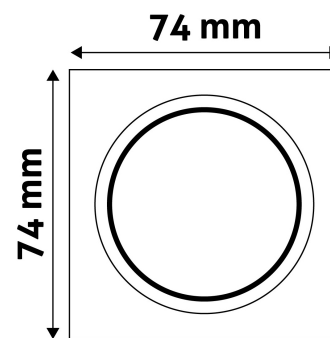

PRODUCT OUTLINE