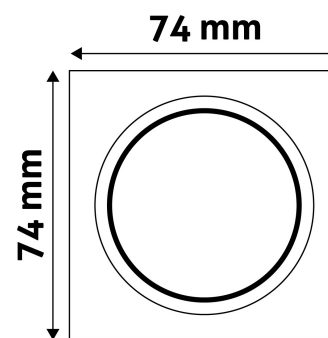

PRODUCT OUTLINE