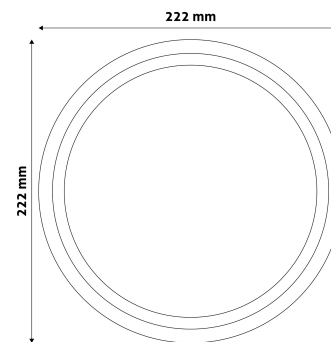

PRODUCT OUTLINE