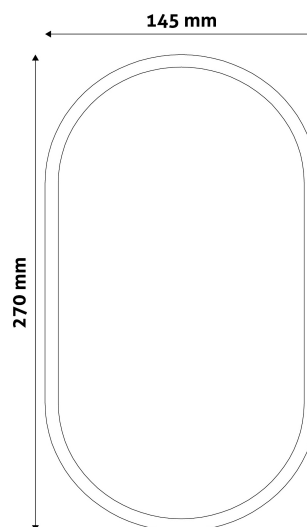

PRODUCT OUTLINE