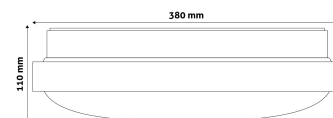

PRODUCT OUTLINE