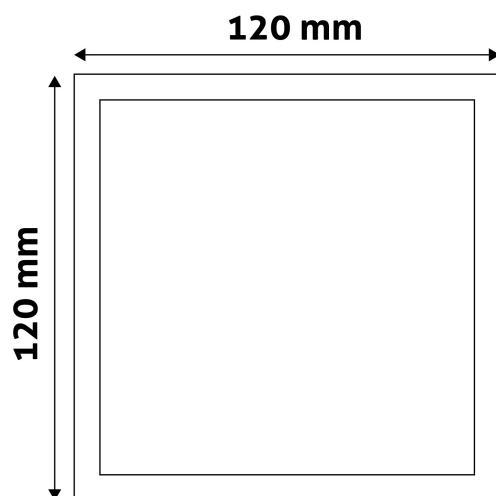

PRODUCT OUTLINE