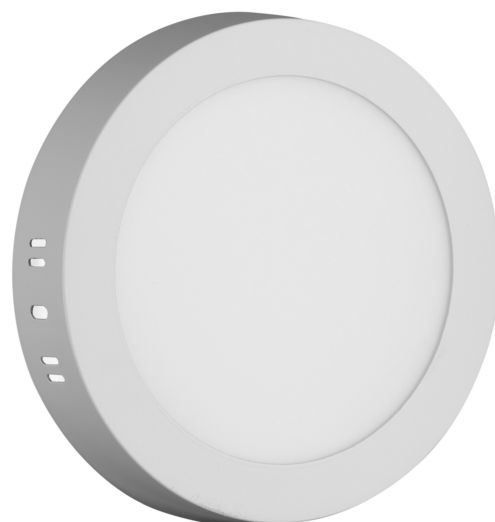

Avide LED Ceiling Lamp Surface Mounted Round ALU 12W WW 3000K

Product code: ACSMWW-R-12W-ALU
Brand link: avidelighting.com/qr/ACSMWW-R-12W-ALU
ID: AB-190518
Company name: Bramcke Hungary Kft.
Company address: Kishatár utca 17., 4031 Debrecen

Date of issue: 2024-04-16

Page: 2/3

PRODUCT SIZE

Diameter: 170mm
Height: 31.5mm

CARDBOARD BOX

EAN: 5999562281888
Packaging: 1/b 40/c 1440/p
Dimensions: 172mm x 39mm x 172mm
Net weight: 255g
Gross weight: 292.5g

CARTON

EAN: 5999562281895
Packaging: 1/b 40/c 1440/p
Dimensions: 885mm x 220mm x 193mm
Net weight: 10.2kg
Gross weight: 11.7kg

PALLET EXAMPLE

Height:
Width: 120cm (std Euro pallet)
Mepth: 80cm (std Euro pallet)
Cartons per pallet: 36carton/pallet
Cartons per row:
Net weight: 367.2kg
Gross weight: 421.2kg

PRODUCT PICTURE