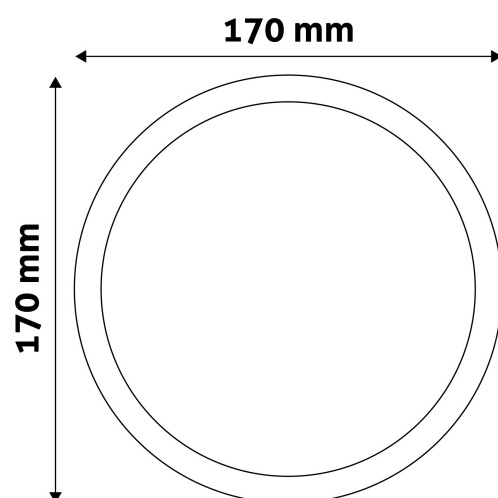

Page: 2/3

PRODUCT SIZE

Diameter: 170mm
 Height: 31.5mm

CARDBOARD BOX

EAN: 5999562281888
 Packaging: 1/b 40/c 1440/p
 Dimensions: 172mm x 39mm x 172mm
 Net weight: 255g
 Gross weight: 292.5g

CARTON

EAN: 5999562281895
 Packaging: 1/b 40/c 1440/p
 Dimensions: 885mm x 220mm x 193mm
 Net weight: 10.2kg
 Gross weight: 11.7kg

PALLET EXAMPLE

Height:
 Width: 120cm (std Euro pallet)
 Mepth: 80cm (std Euro pallet)
 Cartons per pallet: 36carton/pallet
 Cartons per row:
 Net weight: 367.2kg
 Gross weight: 421.2kg

PRODUCT PICTURE

PRODUCT OUTLINE