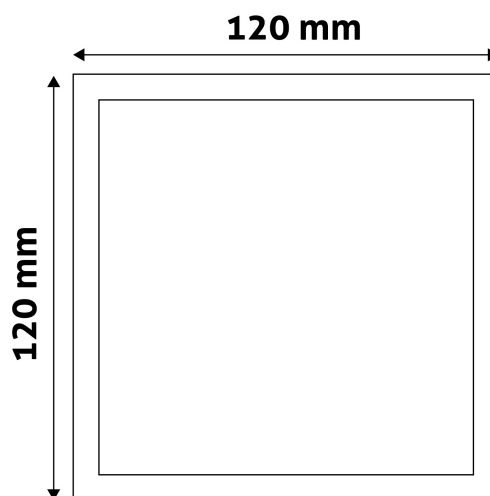

Wattage: 6W
Voltage: 220-240V
Beam angle: 120°
Dimmability: No
Lumen output: 410lm
Color temperature:
Lifetime: 25 000h
Energy class:
Type of LED: SMD
CRI: 80
IP standard: IP20

BOX PICTURE

Avide LED Ceiling Lamp Surface Mounted Square ALU 6W WW 3000K

PRODUCT SIZE

Width: 120mm
 Height: 31.5mm

CARDBOARD BOX

EAN: 5999097912424
 Packaging: 1/b 50/c 1600/p
 Dimensions: 125mm x 39mm x 125mm
 Net weight: 138g
 Gross weight: 148g

CARTON

EAN: 5999097912431
 Packaging: 1/b 50/c 1600/p
 Dimensions: 645mm x 220mm x 270mm
 Net weight: 6.9kg
 Gross weight: 7.4kg

PALLET EXAMPLE

Height:
 Width: 120cm (std Euro pallet)
 Depth: 80cm (std Euro pallet)
 Cartons per pallet: 32carton/pallet
 Cartons per row:
 Net weight: 220.8kg
 Gross weight: 236.8kg

PRODUCT PICTURE

PRODUCT OUTLINE