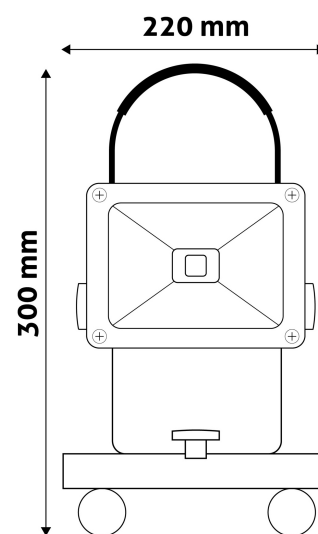

PRODUCT OUTLINE