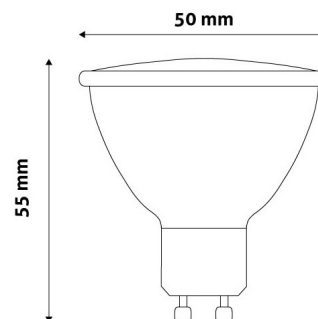

PRODUCT OUTLINE