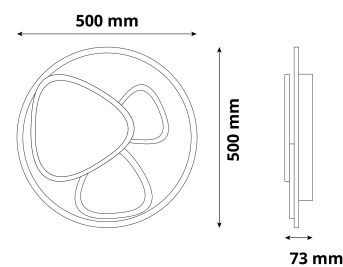

PRODUCT OUTLINE