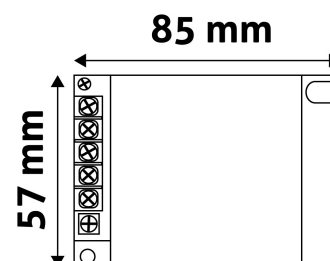

PRODUCT OUTLINE